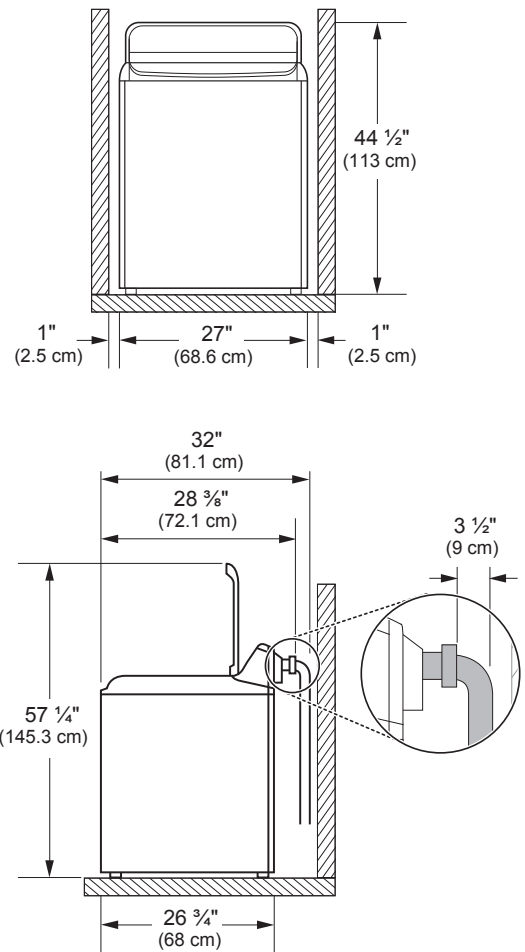

TECHNICAL SPECS

Electrical Requirements	120V @ 60Hz
Type	Electric
Power Outlet Location	Within 60" of Either Side
Plug Type	3-Prong (Cord Attached to Unit)
Min. / Max. Water Pressure	20 - 120 psi

INCLUDED ACCESSORIES

Tie Strap

DIMENSIONS

Product (W x H x D)	27" x 44 1/2" x 28 3/8"
Height with Lid Open	57 1/4"
Carton Dimensions (W x H x D)	29 19/32" x 46 3/8" x 31 3/8"
Weight (Product / Carton)	146.9 lbs. / 162.3 lbs.

LIMITED WARRANTY

Parts and Labor	1 Year
Direct Drive Motor	10 Years (Parts Only)
Drum	3 Years (Parts Only)

DIMENSIONS / CLEARANCES

Minimum vertical space from floor to overhead shelves, cabinets, ceilings, etc., is 58 inches (147 cm).